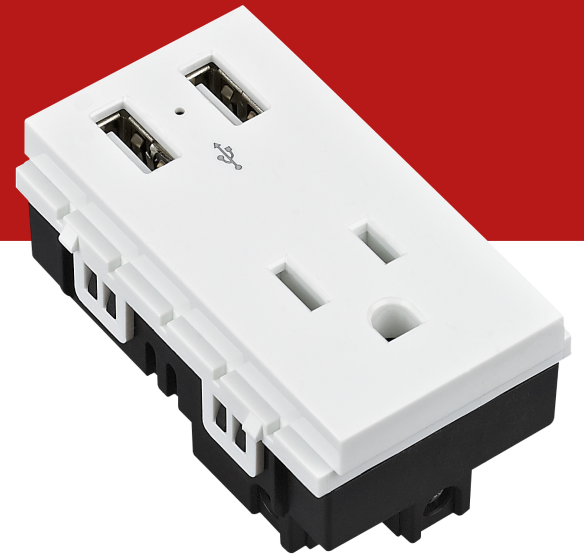

Click Series

The best secret of electricians!

Description	Color					Details	
	White	Gold	Coffee	Metallic	Black	Carton	Box
Socket Outlets							
2 Pin Socket 24mm	HWDC52P	HWDC52PG	HWDC52PC	HWDC52PM	HWDC52PB	432	18
2 Pin Socket + Shutter 24mm	HWDC52PS	HWDC52PSG	HWDC52PSC	HWDC52PSM	HWDC52PSB	432	18
MF Socket 36mm	HWDC5MF	HWDC5MFG	HWDC5MFC	HWDC5MFM	HWDC5MFB	288	12
3 Pin American Socket 24mm	HWDC5AM	HWDC5AMG	HWDC5AMC	HWDC5AMM	HWDC5AMB	432	18
1 Gang 20A Socket 36mm	HWDC520A	HWDC520AG	HWDC520AC	HWDC520AM	HWDC520AB	288	12
Twin Receptacle	HWDC5TW	HWDC5TWG	HWDC5TWC	HWDC5TWM	HWDC5TWB	144	6
Twin Universal Receptacle	HWDC5TWU	HWDC5TWUG	HWDC5TWUC	HWDC5TWUM	HWDC5TWUB	144	6
USB Socket							
American Socket + 2 port USB (2A)	HWDCAMUSB	HWDCAMUSBG	HWDCAMUSBC	HWDCAMUSBM	HWDCAMUSBB	432	18
2A USB Charger 24mm	HWDC5USB	HWDC5USBG	HWDC5USBC	HWDC5USBM	HWDC5USBB	432	18