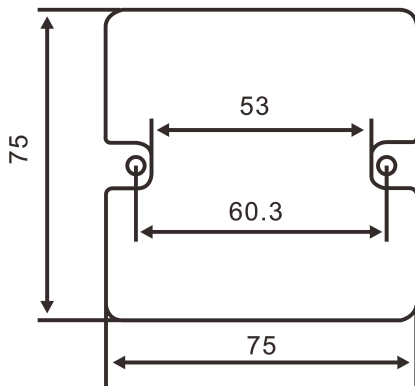

Prime Series

Minimalist White Design Switches and Outlets

Dimensions – Unit mm

Specifications

Range	Prime Series
Product Type	Light Switches and Sockets
Device Short Name	HWDP
Device Application	Lighting
Device Presentation	Complete Mechanism
Actuator	Rocker
Pilot Light	Neon
Number of Gang	Up to 6
Color Tint	White with glossy finish
Material	Polycarbonate Fire retardant
Device Mounting	Flush
Mounting Support	Wall Mounted
Fixing Mode	By screw
Rated Current	10A / 20A / 45A for switches – 13A / 15A / xx for sockets