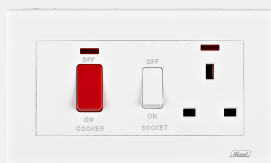

20A outlet
HWDP20AO

45A outlet
HWDP45AO

Shaver 3X3
HWDP3S

Shaver 3X6
HWDP3S6

Cooker Unit 3X6
HWDP3CU

Touch Delay Switch
(With Energy Saving)
HWDP2TD

Voice Control Switch
HWDP3VC
HWDP3VC3L
HWDP3VC4L

Doorbell Switch
With Do No Disturb
HWDP3DND

Human Body
Sensor Switch
HWDP3HS

Insert Card For Power
HWDP3IC
HWDP3IC3L
HWDP3IC4L

Stick Style Phone Holder
HWDP3PH

Stick Style Phone Holder
Gold
HWDP3PHG

Phone Holder-Single
HWDP3PHS

Phone Holder-Single Gold
HWDP3PHSG