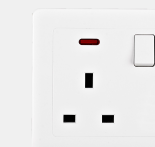

Double 13A Switched Socket
With Neon
HWDP213ASSN