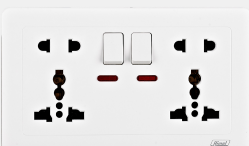

2 Gang 1 Way Switch
Big Button
HWDPB2G1W

3 Gang 1 Way Switch
Big Button
HWDPB3G1W

4 Gang 1 Way Switch
Big Button
HWDPB4G1W

Doorbell Switch
HWDPDB

Doorbell Switch,
With Neon
HWDPBDB

20A Switch
With Neon
HWDP20A

5Pin MF Switched Socket
With Neon
HWDP5PSSN

5Pin MF Switched Socket
With Neon + 1USB
HWDP5PSSN1USB

5Pin MF Switched Socket
With Neon + 2USB
HWDP5PSSN2USB

Double 13A Switched Socket
With Neon
HWDP213ASSN

2X13A Switched Socket
With Neon + 2USB
HWDP213ASSN2USB

2X5Pin MF Switched Socket
With Neon
HWDP2MFSN

2X5Pin MF Switched Socket
With Neon + 2USB
HWDP2MFSN2USB

Prime Series

Minimalist White Design Switches and Outlets

Europe Socket
HWDP2EUR

2Pin Socket
HWDP2PS

2 Gang 2Pin Socket
HWDP2G2PS