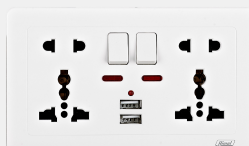

2 Gang 1 Way Switch
Big Button
HWDPB2G1W

3 Gang 1 Way Switch
Big Button
HWDPB3G1W

4 Gang 1 Way Switch
Big Button
HWDPB4G1W

Doorbell Switch
HWDPDB

Doorbell Switch,
With Neon
HWDPBDB

20A Switch
With Neon
HWDP20A

5Pin MF Switched Socket
With Neon
HWDP5PSSN

5Pin MF Switched Socket
With Neon + 1USB
HWDP5PSSN1USB

5Pin MF Switched Socket
With Neon + 2USB
HWDP5PSSN2USB

Double 13A Switched Socket
With Neon
HWDP213ASSN

2X13A Switched Socket
With Neon + 2USB
HWDP213ASSN2USB

2X5Pin MF Switched Socket
With Neon
HWDP2MFSN

2X5Pin MF Switched Socket
With Neon + 2USB
HWDP2MFSN2USB

Prime Series

Minimalist White Design Switches and Outlets

Europe Socket
HWDP2EUR

2Pin Socket
HWDP2PS

2 Gang 2Pin Socket
HWDP2G2PS