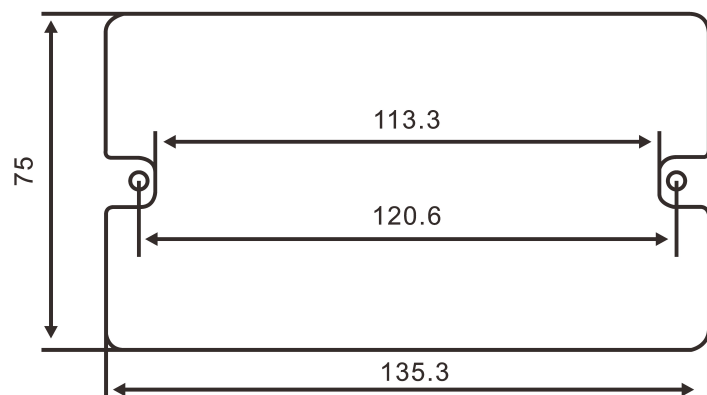

Prime Series

Minimalist White Design Switches and Outlets

Dimensions – Unit mm

Specifications

Range	Prime Series
Product Type	Light Switches and Sockets
Device Short Name	HWDP
Device Application	Lighting
Device Presentation	Complete Mechanism
Actuator	Rocker
Pilot Light	Neon
Number of Gang	Up to 6
Color Tint	White with glossy finish
Material	Polycarbonate Fire retardant
Device Mounting	Flush
Mounting Support	Wall Mounted
Fixing Mode	By screw
Rated Current	10A / 20A / 45A for switches – 13A / 15A / xx for sockets